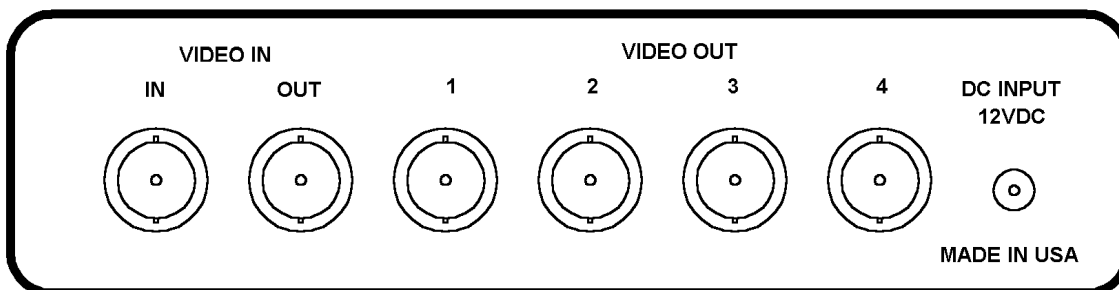

VIDEO DISTRIBUTION AMP VDA10

The GEKCO Video Distribution Amplifier Model VDA10. The VDA10 is a 1 input 4 output low cost high performance, DA for general video distribution applications. The gain is adjustable plus or minus 3 db from the front panel. This unit can distribute the output of a VCR or other Video source to Switchers, Routers, Monitors and other VCRs while maintaining excellent picture quality.

The VDA10 is shipped ready to use. The proper wall transformer is supplied. Simply connect your source to the VDA10 Input and connect the outputs as needed. Under most circumstances no adjustment is needed. The unit is shipped with gain set for unity. A 1Vp-p input will produce 4 1Vp-p outputs. However if your input level is low or the outputs are driving long (>200 ft.) cables, the gain may need to be adjusted.

The VDA10 has separate gain adjustments for outputs 1 & 2 and 3 & 4. A optional equalizing DA, the EQVDA10 is available. This unit provides equalization to up to 1000 ft of RG59U cable. The same separate adjustments apply. A 12VDC supply option is also available. Order part no. VDA10-12VDC